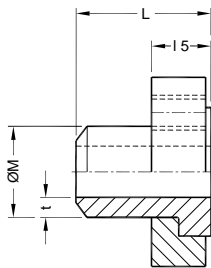

Dimensions in mm

Mounting Interface conforms to ISO 6164

Flanges  
Model : **SAI / HAI**

Counter Flanges  
Model : **SAIC / HAIC**

\*Not included in ISO 6164 std

Part No. Flange	Part No. Counter Flange	Nom Flange Size	DN Size	ØM	Pipe Sch	t	Ø e	15	j	i	L	O - Ring ID x CSD (Viton) 90 ± 5 Shore	Hex. bolts (10.9)
<b>PN 250 bar</b>													
SAI-21.3-80	SAIC-21.3-80	1/2"	13	21.3	80	3.70	42	23	45	12	30	19.0 x 3.55	M8x35
SAI-26.6-80	SAIC-26.6-80	3/4"	19	26.6	80	3.92	50	23	50	12	35	25.0 x 3.55	M8x35
SAI-33.4-80	SAIC-33.4-80	1"	25	33.4	80	4.54	62	25	65	15	40	32.5 x 3.55	M10x40
SAI-42.2-160	SAIC-42.2-160	1.1/4"	32	42.2	160	6.35	73	32	75	18	45	37.5 x 3.55	M12x50
SAI-48.3-160	SAIC-48.3-160	1.1/2"	38	48.3	160	7.13	85	36	90	24	50	47.5 x 3.55	M16x60
SAI-60.3-160	SAIC-60.3-160	2"	51	60.3	160	8.71	98	41	100	24	60	56.0 x 3.55	M16x65
SAI-73.0-160	SAIC-73.0-160	2 1/2"	56	73.0	160	9.52	118	50	120	30	70	69.0 x 3.55	M20x80
SAI-88.9-160	SAIC-88.9-160	3"	63	88.9	160	11.00	145	60	140	30	80	85.0 x 3.55	M20x90
*SAI-114.3-160	SAIC-114.3-160	4"	80	114.3	160	13.50	175	75	180	45	135	112 x 3.55	M30x120
<b>PN 400 bar</b>													
HAI-21.3-160	HAIC-21.3-160	1/2"	13	21.3	160	4.75	42	23	45	12	40	19.0 x 3.55	M8x35
HAI-26.6-160	HAIC-26.6-160	3/4"	19	26.6	160	5.56	50	23	50	12	45	25.0 x 3.55	M8x35
HAI-33.4-160	HAIC-33.4-160	1"	25	33.4	160	6.35	62	25	65	15	50	32.5 x 3.55	M10x40
HAI-42.2-XXS	HAIC-42.2-XXS	1.1/4"	32	42.2	XXS	9.70	73	32	75	18	55	37.5 x 3.55	M12x50
HAI-48.3-XXS	HAIC-48.3-XXS	1.1/2"	38	48.3	XXS	10.16	85	36	90	24	60	47.5 x 3.55	M16x60
HAI-60.3-XXS	HAIC-60.3-XXS	2"	51	60.3	XXS	11.07	98	41	100	24	70	56.0 x 5.30	M16x65
HAI-73.0-XXS	HAIC-73.0-XXS	2 1/2"	56	73.0	XXS	14.02	118	50	120	30	80	69.0 x 5.30	M20x80
HAI-88.9-XXS	HAIC-88.9-XXS	3"	63	88.9	XXS	15.24	145	54	150	36	105	75.0 x 5.30	M24x90
HAI-101.6-XXS	HAIC-101.6-XXS	3 1/2"	70	101.6	XXS	16.15	160	64	160	36	105	85.0 x 5.30	M24x100
HAI-114.3-XXS	HAIC-114.3-XXS	4"	80	114.3	XXS	17.12	175	75	180	45	135	87.5 X 5.30	M30x120