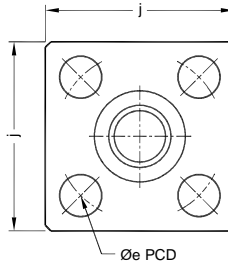

Dimensions in mm

Mounting Interface conforms to ISO 6164

Flanges  
Model : **SAI / HAI**

Counter Flanges  
Model : **SAIC / HAIC**

\*Not included in ISO 6164 std

Part No. Flange	Part No. Counter Flange	Nom Flange Size	DN Size	ØM	Pipe Sch	t	Ø e	15	j	i	L	O - Ring ID x CSD (Viton) 90 ± 5 Shore	Hex. bolts (10.9)
<b>PN 250 bar</b>													
SAI-21.3-80	SAIC-21.3-80	1/2"	13	21.3	80	3.70	42	23	45	12	30	19.0 x 3.55	M8x35
SAI-26.6-80	SAIC-26.6-80	3/4"	19	26.6	80	3.92	50	23	50	12	35	25.0 x 3.55	M8x35
SAI-33.4-80	SAIC-33.4-80	1"	25	33.4	80	4.54	62	25	65	15	40	32.5 x 3.55	M10x40
SAI-42.2-160	SAIC-42.2-160	1.1/4"	32	42.2	160	6.35	73	32	75	18	45	37.5 x 3.55	M12x50
SAI-48.3-160	SAIC-48.3-160	1.1/2"	38	48.3	160	7.13	85	36	90	24	50	47.5 x 3.55	M16x60
SAI-60.3-160	SAIC-60.3-160	2"	51	60.3	160	8.71	98	41	100	24	60	56.0 x 3.55	M16x65
SAI-73.0-160	SAIC-73.0-160	2 1/2"	56	73.0	160	9.52	118	50	120	30	70	69.0 x 3.55	M20x80
SAI-88.9-160	SAIC-88.9-160	3"	63	88.9	160	11.00	145	60	140	30	80	85.0 x 3.55	M20x90
*SAI-114.3-160	SAIC-114.3-160	4"	80	114.3	160	13.50	175	75	180	45	135	112 x 3.55	M30x120
<b>PN 400 bar</b>													
HAI-21.3-160	HAIC-21.3-160	1/2"	13	21.3	160	4.75	42	23	45	12	40	19.0 x 3.55	M8x35
HAI-26.6-160	HAIC-26.6-160	3/4"	19	26.6	160	5.56	50	23	50	12	45	25.0 x 3.55	M8x35
HAI-33.4-160	HAIC-33.4-160	1"	25	33.4	160	6.35	62	25	65	15	50	32.5 x 3.55	M10x40
HAI-42.2-XXS	HAIC-42.2-XXS	1.1/4"	32	42.2	XXS	9.70	73	32	75	18	55	37.5 x 3.55	M12x50
HAI-48.3-XXS	HAIC-48.3-XXS	1.1/2"	38	48.3	XXS	10.16	85	36	90	24	60	47.5 x 3.55	M16x60
HAI-60.3-XXS	HAIC-60.3-XXS	2"	51	60.3	XXS	11.07	98	41	100	24	70	56.0 x 5.30	M16x65
HAI-73.0-XXS	HAIC-73.0-XXS	2 1/2"	56	73.0	XXS	14.02	118	50	120	30	80	69.0 x 5.30	M20x80
HAI-88.9-XXS	HAIC-88.9-XXS	3"	63	88.9	XXS	15.24	145	54	150	36	105	75.0 x 5.30	M24x90
HAI-101.6-XXS	HAIC-101.6-XXS	3 1/2"	70	101.6	XXS	16.15	160	64	160	36	105	85.0 x 5.30	M24x100
HAI-114.3-XXS	HAIC-114.3-XXS	4"	80	114.3	XXS	17.12	175	75	180	45	135	87.5 X 5.30	M30x120