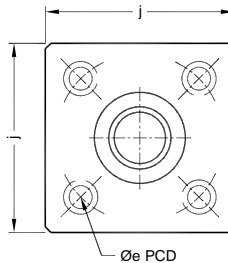

Dimensions in mm

Mounting Interface conforms to ISO 6164

Flanges  
Model : **SAI / HAI**

Counter Flanges  
Model : **SAIC / HAIC**

\*Not included in ISO 6164 std

Part No. Flange	Part No. Counter Flange	Nom Flange Size	DN Size	ØM	Pipe Sch	t	Ø e	15	j	i	L	O - Ring ID x CSD (Viton) 90 ± 5 Shore	Hex. bolts (10.9)
<b>PN 250 bar</b>													
SAI-21.3-80	SAIC-21.3-80	1/2"	13	21.3	80	3.70	42	23	45	12	30	19.0 x 3.55	M8x35
SAI-26.6-80	SAIC-26.6-80	3/4"	19	26.6	80	3.92	50	23	50	12	35	25.0 x 3.55	M8x35
SAI-33.4-80	SAIC-33.4-80	1"	25	33.4	80	4.54	62	25	65	15	40	32.5 x 3.55	M10x40
SAI-42.2-160	SAIC-42.2-160	1.1/4"	32	42.2	160	6.35	73	32	75	18	45	37.5 x 3.55	M12x50
SAI-48.3-160	SAIC-48.3-160	1.1/2"	38	48.3	160	7.13	85	36	90	24	50	47.5 x 3.55	M16x60
SAI-60.3-160	SAIC-60.3-160	2"	51	60.3	160	8.71	98	41	100	24	60	56.0 x 3.55	M16x65
SAI-73.0-160	SAIC-73.0-160	2 1/2"	56	73.0	160	9.52	118	50	120	30	70	69.0 x 3.55	M20x80
SAI-88.9-160	SAIC-88.9-160	3"	63	88.9	160	11.00	145	60	140	30	80	85.0 x 3.55	M20x90
*SAI-114.3-160	SAIC-114.3-160	4"	80	114.3	160	13.50	175	75	180	45	135	112 x 3.55	M30x120
<b>PN 400 bar</b>													
HAI-21.3-160	HAIC-21.3-160	1/2"	13	21.3	160	4.75	42	23	45	12	40	19.0 x 3.55	M8x35
HAI-26.6-160	HAIC-26.6-160	3/4"	19	26.6	160	5.56	50	23	50	12	45	25.0 x 3.55	M8x35
HAI-33.4-160	HAIC-33.4-160	1"	25	33.4	160	6.35	62	25	65	15	50	32.5 x 3.55	M10x40
HAI-42.2-XXS	HAIC-42.2-XXS	1.1/4"	32	42.2	XXS	9.70	73	32	75	18	55	37.5 x 3.55	M12x50
HAI-48.3-XXS	HAIC-48.3-XXS	1.1/2"	38	48.3	XXS	10.16	85	36	90	24	60	47.5 x 3.55	M16x60
HAI-60.3-XXS	HAIC-60.3-XXS	2"	51	60.3	XXS	11.07	98	41	100	24	70	56.0 x 5.30	M16x65
HAI-73.0-XXS	HAIC-73.0-XXS	2 1/2"	56	73.0	XXS	14.02	118	50	120	30	80	69.0 x 5.30	M20x80
HAI-88.9-XXS	HAIC-88.9-XXS	3"	63	88.9	XXS	15.24	145	54	150	36	105	75.0 x 5.30	M24x90
HAI-101.6-XXS	HAIC-101.6-XXS	3 1/2"	70	101.6	XXS	16.15	160	64	160	36	105	85.0 x 5.30	M24x100
HAI-114.3-XXS	HAIC-114.3-XXS	4"	80	114.3	XXS	17.12	175	75	180	45	135	87.5 X 5.30	M30x120