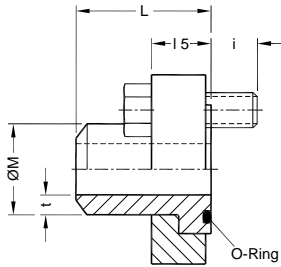

Dimensions in mm

Mounting Interface conforms to ISO 6164

Flanges  
Model : **SAI / HAI**

Counter Flanges  
Model : **SAIC / HAIC**

\*Not included in ISO 6164 std

Part No. Flange	Part No. Counter Flange	Nom Flange Size	DN Size	ØM	Pipe Sch	t	Ø e	15	j	i	L	O - Ring ID x CSD (Viton) 90 ± 5 Shore	Hex. bolts (10.9)
<b>PN 250 bar</b>													
SAI-21.3-80	SAIC-21.3-80	1/2"	13	21.3	80	3.70	42	23	45	12	30	19.0 x 3.55	M8x35
SAI-26.6-80	SAIC-26.6-80	3/4"	19	26.6	80	3.92	50	23	50	12	35	25.0 x 3.55	M8x35
SAI-33.4-80	SAIC-33.4-80	1"	25	33.4	80	4.54	62	25	65	15	40	32.5 x 3.55	M10x40
SAI-42.2-160	SAIC-42.2-160	1.1/4"	32	42.2	160	6.35	73	32	75	18	45	37.5 x 3.55	M12x50
SAI-48.3-160	SAIC-48.3-160	1.1/2"	38	48.3	160	7.13	85	36	90	24	50	47.5 x 3.55	M16x60
SAI-60.3-160	SAIC-60.3-160	2"	51	60.3	160	8.71	98	41	100	24	60	56.0 x 3.55	M16x65
SAI-73.0-160	SAIC-73.0-160	2 1/2"	56	73.0	160	9.52	118	50	120	30	70	69.0 x 3.55	M20x80
SAI-88.9-160	SAIC-88.9-160	3"	63	88.9	160	11.00	145	60	140	30	80	85.0 x 3.55	M20x90
*SAI-114.3-160	SAIC-114.3-160	4"	80	114.3	160	13.50	175	75	180	45	135	112 x 3.55	M30x120
<b>PN 400 bar</b>													
HAI-21.3-160	HAIC-21.3-160	1/2"	13	21.3	160	4.75	42	23	45	12	40	19.0 x 3.55	M8x35
HAI-26.6-160	HAIC-26.6-160	3/4"	19	26.6	160	5.56	50	23	50	12	45	25.0 x 3.55	M8x35
HAI-33.4-160	HAIC-33.4-160	1"	25	33.4	160	6.35	62	25	65	15	50	32.5 x 3.55	M10x40
HAI-42.2-XXS	HAIC-42.2-XXS	1.1/4"	32	42.2	XXS	9.70	73	32	75	18	55	37.5 x 3.55	M12x50
HAI-48.3-XXS	HAIC-48.3-XXS	1.1/2"	38	48.3	XXS	10.16	85	36	90	24	60	47.5 x 3.55	M16x60
HAI-60.3-XXS	HAIC-60.3-XXS	2"	51	60.3	XXS	11.07	98	41	100	24	70	56.0 x 5.30	M16x65
HAI-73.0-XXS	HAIC-73.0-XXS	2 1/2"	56	73.0	XXS	14.02	118	50	120	30	80	69.0 x 5.30	M20x80
HAI-88.9-XXS	HAIC-88.9-XXS	3"	63	88.9	XXS	15.24	145	54	150	36	105	75.0 x 5.30	M24x90
HAI-101.6-XXS	HAIC-101.6-XXS	3 1/2"	70	101.6	XXS	16.15	160	64	160	36	105	85.0 x 5.30	M24x100
HAI-114.3-XXS	HAIC-114.3-XXS	4"	80	114.3	XXS	17.12	175	75	180	45	135	87.5 X 5.30	M30x120